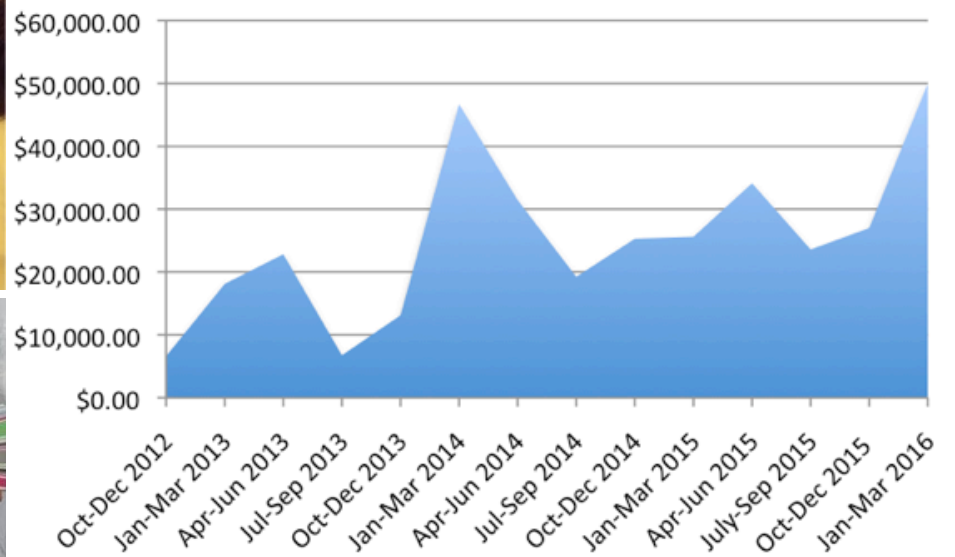

All financial figures shown above reflect data from the fund's inception in Oct 2012 through Mar 2016 (*estimated figures through March 2016*).

WINTER months (Nov-Mar) average 40% of the yearly total.

Financial Summary

- Total gifts *received* since creation of fund: **$317, 432**
- Total *paid out* since creation of fund: **$307, 092**
- Expenses incurred during the winter months average 40% of the yearly total. (*Notice the spikes during winter months in the chart above*)

What Do We Provide?

Blankets, heaters, foam mattresses, basic foods (rice, lentils, pasta, eggs, oil, fruits and vegetables), hygiene products, and general medications (when necessary), etc. ***We purchase items from local businesses to assist the local economy.*** Because of this, and very high shipping costs, we ask that you ***do not*** try to collect items for us.

Refugee Children's Program ($1834/month)

- Ongoing, twice-weekly program for kids in a nearby village church to share Bible stories, songs, simple crafts and an occasional field trip
- Transportation is provided free of charge to the children for this

Mail Donations to:

Team Expansion
Po Box 91294
Louisville, KY 40291

Questions?

Contact Matt Nance
Email: ms517@hushmail.com